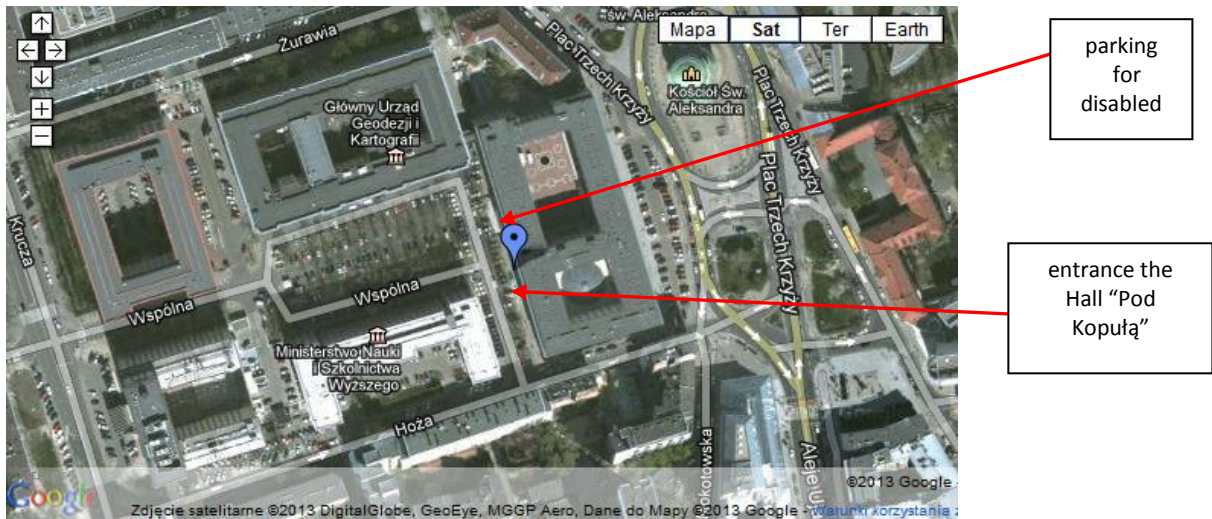

How to get to the conference venue?

Ministry of Economy: Plac Trzech Krzyży 3/5 (Entrance from the Wspólna street)

The Ministry is located in very center of Warsaw and is easily accessible by public transport and on foot – it is only some 25 min away on foot from the Central Railway Station (Dworzec Centralny).

DIRECTIONS FROM CENTRAL STATION:

On foot

The following map shows the route to go from Central Station to the Ministry of Economy.

By Bus / tram:

Bus line 127 - Bus Central Station/Dworzec Centralny (bus stop is located between the Central Station and Złote Tarasy shopping centre) – Plac Trzech Krzyży (3 stops)

Tram line 7, 8, 9, 22, 24, 25 - Bus Central Station/Dworzec Centralny (tram stop is located at Al. Jerozolimskie) - DH SMYK (2 stops). Trams run every few minutes. From the DH SMYK tram stop you will need ca. 2-4 minutes to get to the conference venue.

Taxi drive from the airport to the conference venue can take from 20 minutes to 1 hour depending on the time of day and traffic. A taxi rank is located in front of the arrival hall, next to exit.