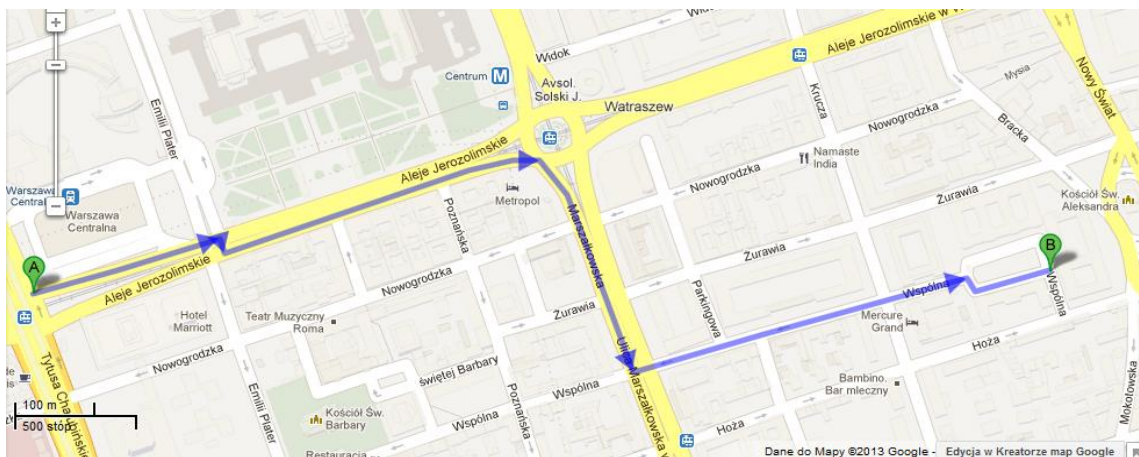

How to get to the conference venue?

Ministry of Economy: Plac Trzech Krzyży 3/5 (Entrance from the Wspólna street)

The Ministry is located in very center of Warsaw and is easily accessible by public transport and on foot – it is only some 25 min away on foot from the Central Railway Station (Dworzec Centralny).

DIRECTIONS FROM CENTRAL STATION:

On foot

The following map shows the route to go from Central Station to the Ministry of Economy.

By Bus / tram:

Bus line 127 - Bus Central Station/Dworzec Centralny (bus stop is located between the Central Station and Złote Tarasy shopping centre) – Plac Trzech Krzyży (3 stops)

Tram line 7, 8, 9, 22, 24, 25 - Bus Central Station/Dworzec Centralny (tram stop is located at Al. Jerozolimskie) - DH SMYK (2 stops). Trams run every few minutes. From the DH SMYK tram stop you will need ca. 2-4 minutes to get to the conference venue.

Taxi drive from the airport to the conference venue can take from 20 minutes to 1 hour depending on the time of day and traffic. A taxi rank is located in front of the arrival hall, next to exit.