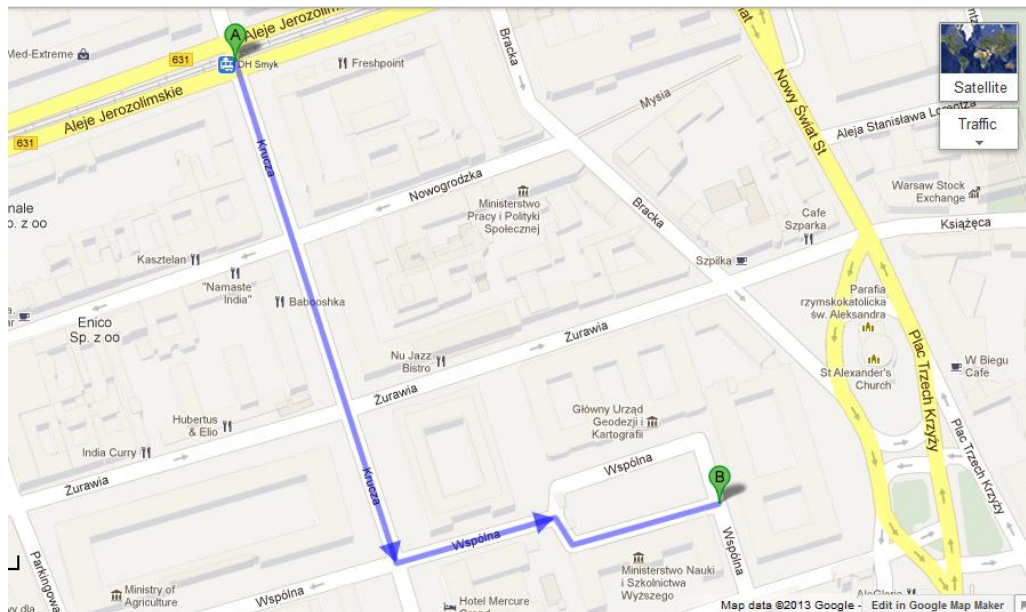

How to get to the conference venue?

Ministry of Economy: Plac Trzech Krzyży 3/5 (Entrance from the Wspólna street)

The Ministry is located in very center of Warsaw and is easily accessible by public transport and on foot – it is only some 25 min away on foot from the Central Railway Station (Dworzec Centralny).

DIRECTIONS FROM CENTRAL STATION:

On foot

The following map shows the route to go from Central Station to the Ministry of Economy.

By Bus / tram:

Bus line 127 - Bus Central Station/Dworzec Centralny (bus stop is located between the Central Station and Złote Tarasy shopping centre) – Plac Trzech Krzyży (3 stops)

Tram line 7, 8, 9, 22, 24, 25 - Bus Central Station/Dworzec Centralny (tram stop is located at Al. Jerozolimskie) - DH SMYK (2 stops). Trams run every few minutes. From the DH SMYK tram stop you will need ca. 2-4 minutes to get to the conference venue.

Taxi drive from the airport to the conference venue can take from 20 minutes to 1 hour depending on the time of day and traffic. A taxi rank is located in front of the arrival hall, next to exit.